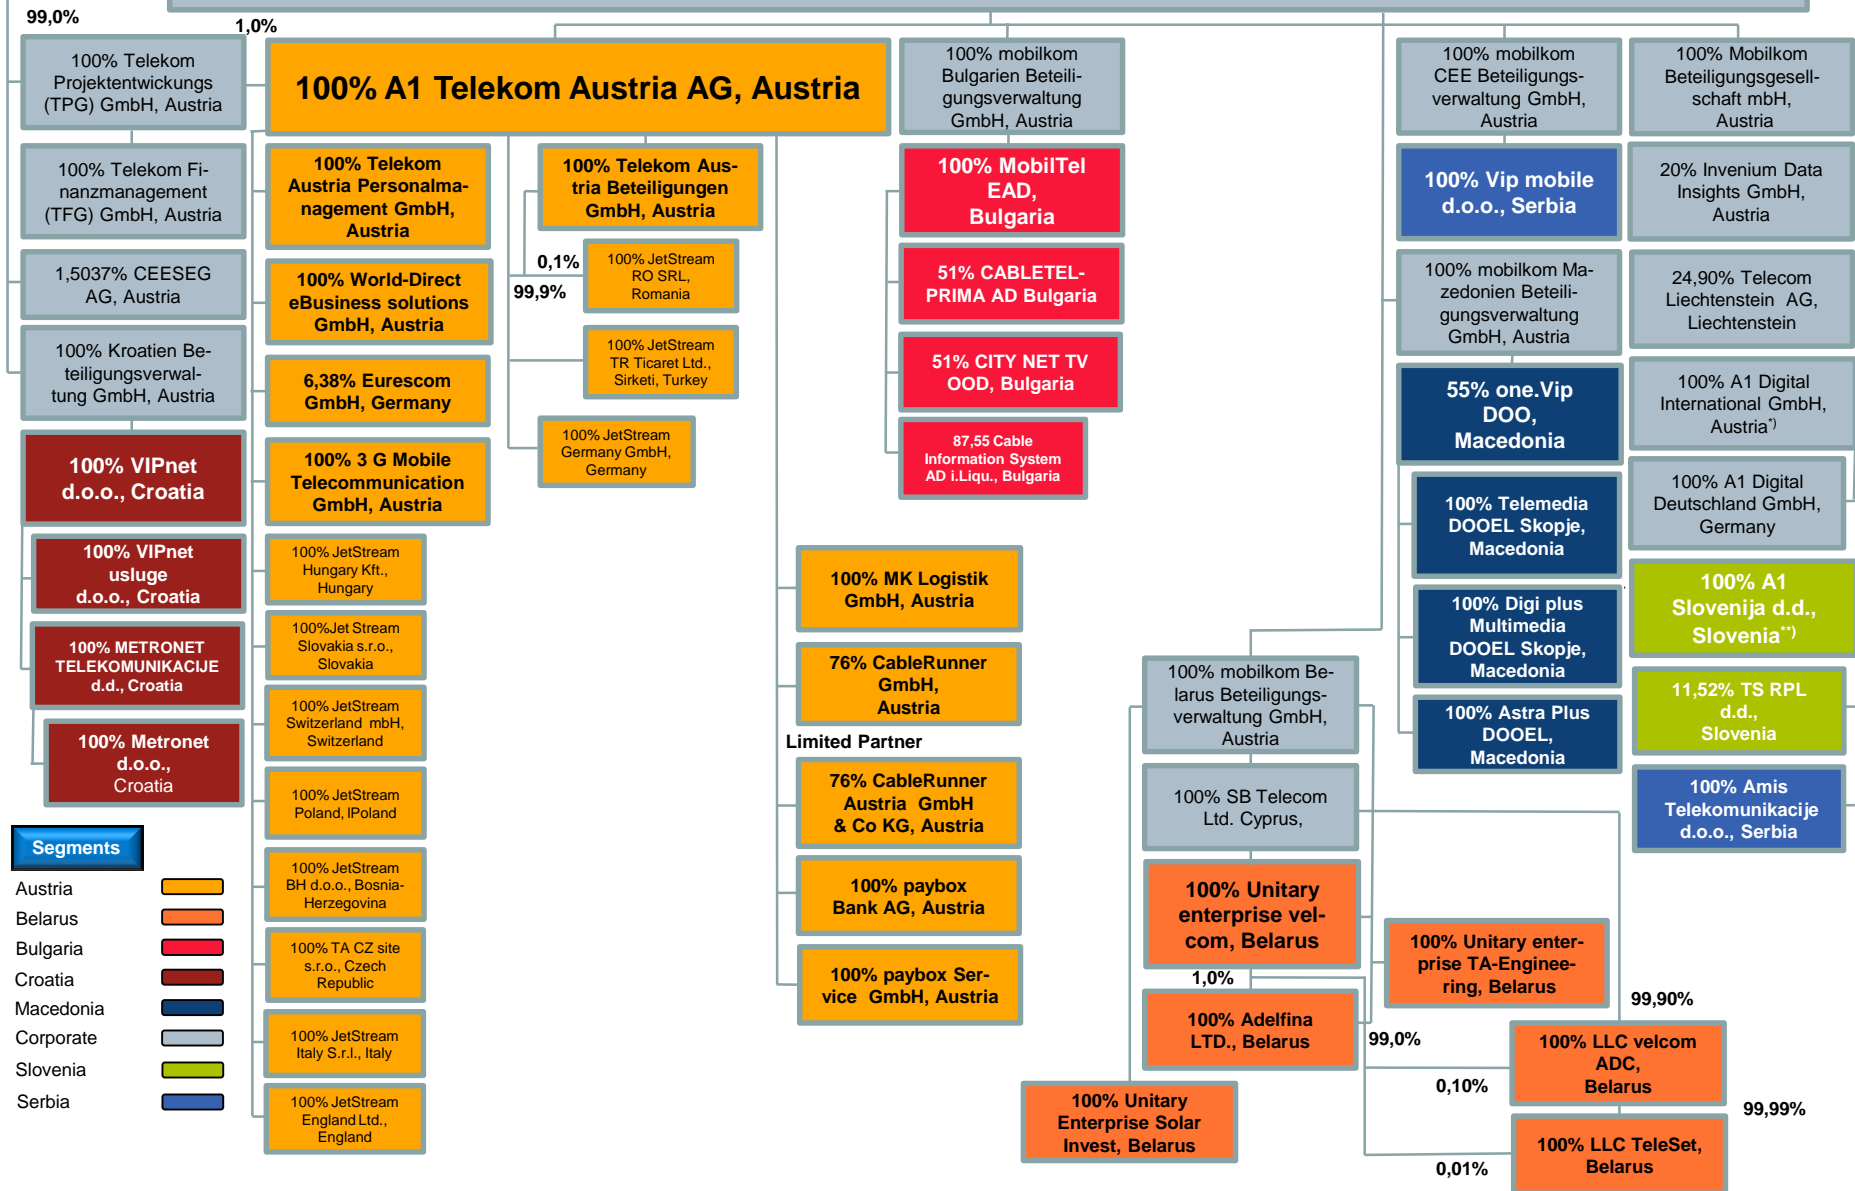

# Telekom Austria AG, Austria

**Segments**

- Austria
- Belarus
- Bulgaria
- Croatia
- Macedonia
- Corporate
- Slovenia
- Serbia

<sup>1)</sup> previously "Telekom Austria Group M2M GmbH"  
<sup>2)</sup> previously "Si.mobil d.d."