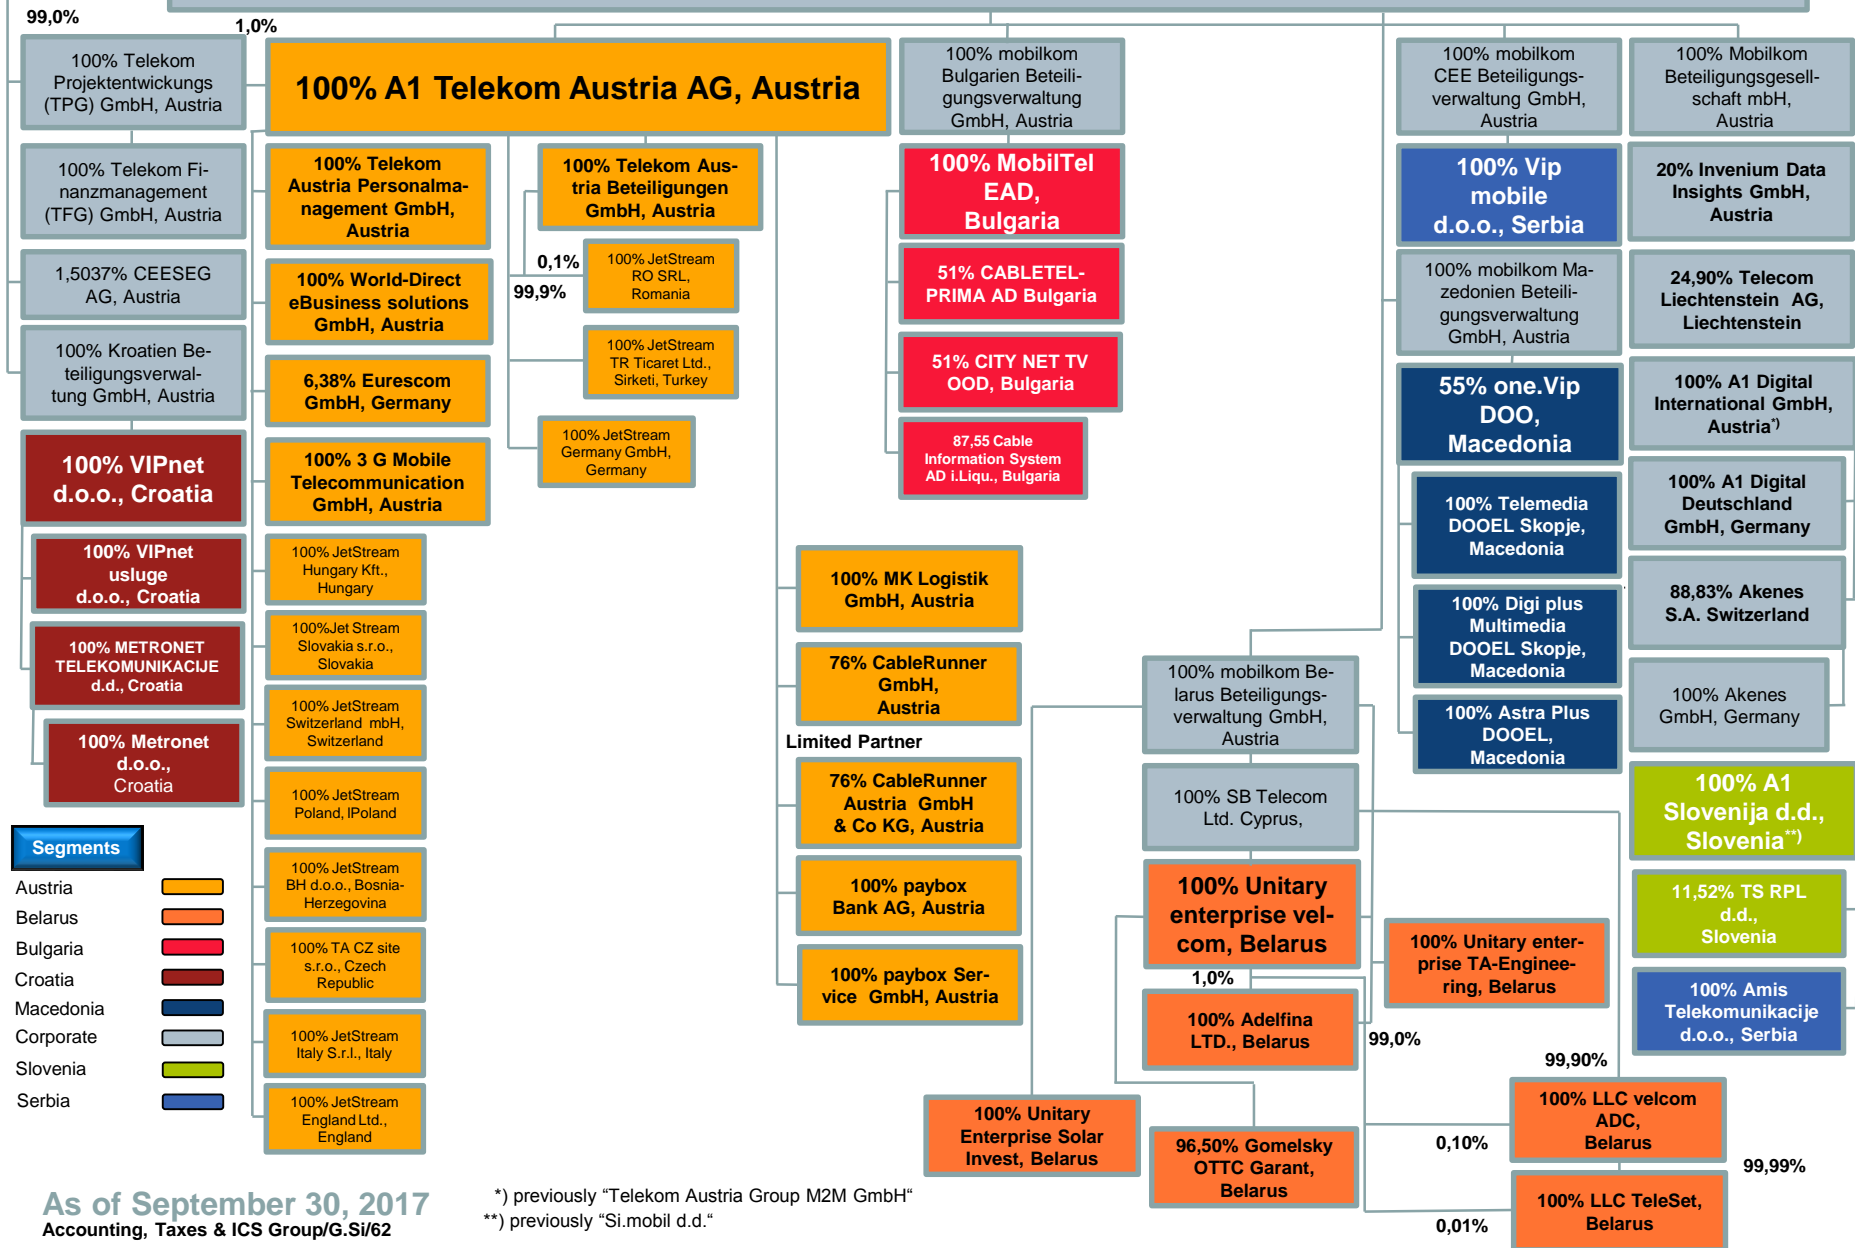

Telekom Austria AG, Austria

Segments

- Austria
- Belarus
- Bulgaria
- Croatia
- Macedonia
- Corporate
- Slovenia
- Serbia

^{*)} previously "Telekom Austria Group M2M GmbH"
^{**)} previously "Si.mobil d.d."