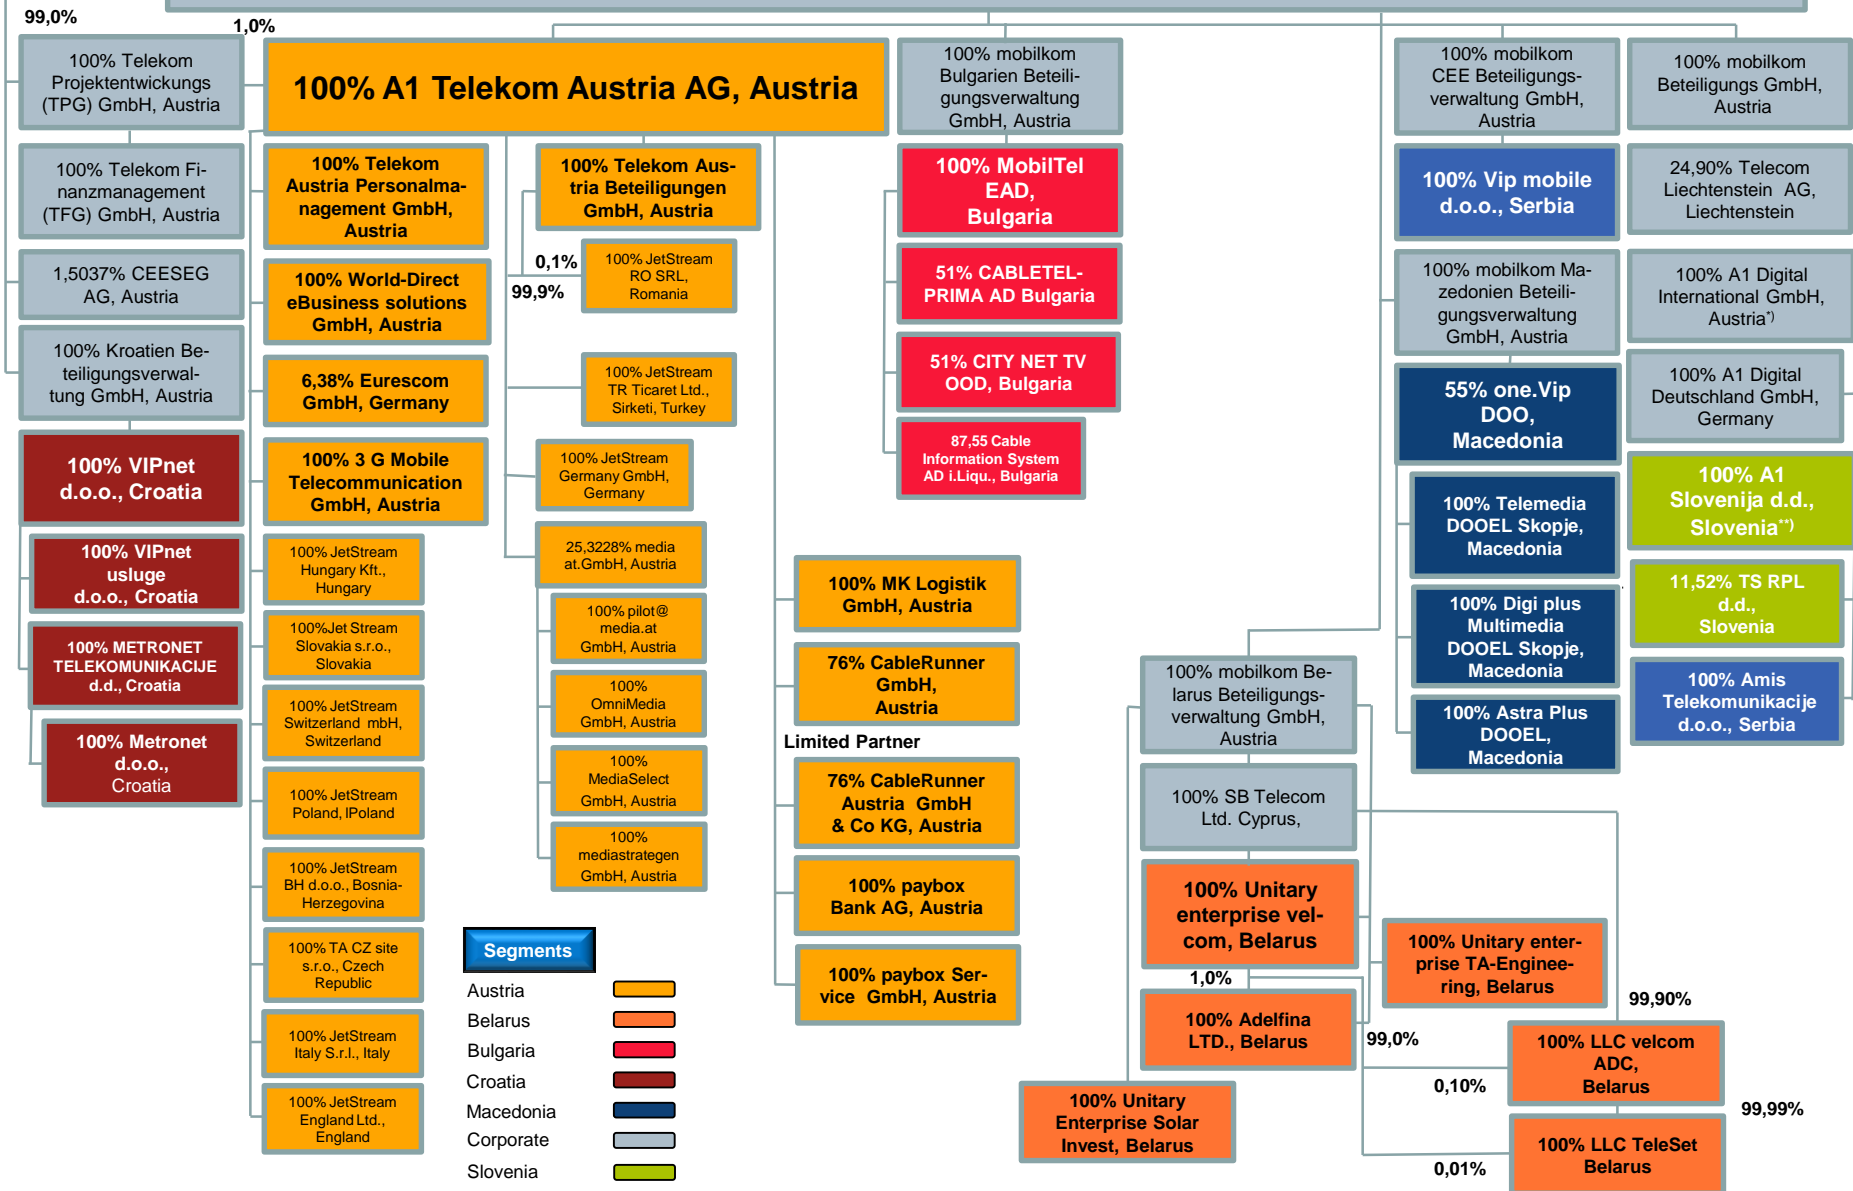

Telekom Austria AG, Austria

Segments

- Austria
- Belarus
- Bulgaria
- Croatia
- Macedonia
- Corporate
- Slovenia
- Serbia

¹⁾ previously "Telekom Austria Group M2M GmbH"
²⁾ previously "Si.mobil d.d."